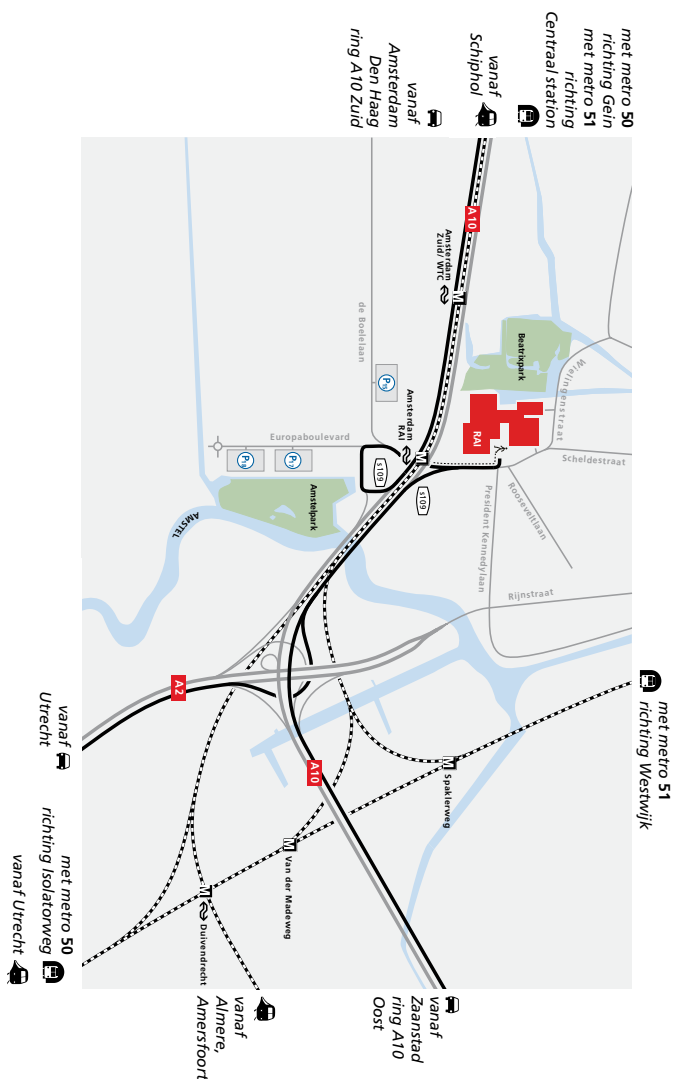

Per Auto

Direct bij het naderen van Amsterdam via de autosnelweg A1 (Amersfoort/ Amsterdam), A2 (Utrecht/ Amsterdam) of A4 (Den Haag/ Amsterdam) is op de ringweg de RAI aangegeven op de ANWB-borden. Amsterdam RAI ligt direct aan de ringweg (afslag S109). Vanaf de afslag is de route naar de parkeergarages aangegeven.

How To Reach Amsterdam RAI?

By train

The Amsterdam RAI railway station is 300 metres from the RAI and has direct connection with Duivendrecht, Amsterdam Amstel, Amsterdam Zuid and Schiphol railwaystations, which are linked to the international InterCity network. Follow the signs Amsterdam RAI when you leave the station.

By tram, metro and bus

Tram route 4 between the centre of Amsterdam, Amsterdam Centraal and the RAI (stop at Europaplein). From the Amstel railway station you can reach the RAI via metro 51 or bus route 15. Metro 51 also runs to Amsterdam Central Station.

By car

Directly on approaching Amsterdam via the motorway A1, A2 or A4 and entering the ring road (A10), the RAI is indicated on the signboards. Amsterdam RAI is located along-side the ring road (exit S109). From the exit the route to the car parks is indicated.

By plane

Amsterdam RAI is only a 15 minute journey away from Amsterdam Schiphol Airport by car, taxi and public transport. Visit Schiphol.nl for up-to-date flight information, airport services, connecting forms of transport to the RAI and travel tips.

Amsterdam RAI

Europaplein
NL-1078 GZ Amsterdam
P.O. Box 77777
NL-1070 MS Amsterdam
T +31 (0)20 549 12 12
F +31 (0)20 646 44 69
www.rai.nl

Amsterdam RAI
welcomes you
Welkom bij
Amsterdam RAI